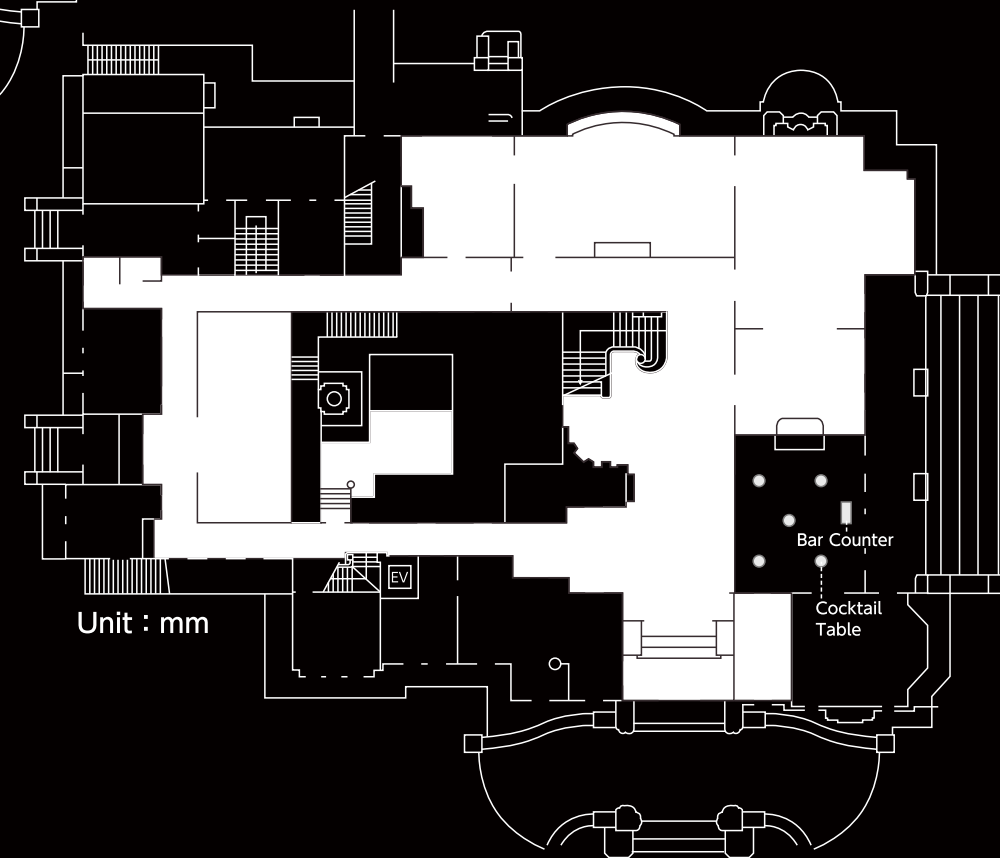

# Former Residence of the Maeda Family

Dinner (Guest Hall, Guest Room)

Round Table  $\Phi$ :1380 H:720  
Chair W:440 D:410 H:450

Buffet (Dining Hall)

Unit : mm

Bar Counter W:1200 D:900 H:1060  
Cold Buffet W:2700 D:900 H:900  
Hot Buffet W:2400 D:900 H:900  
Cocktail Table  $\Phi$ :700 H:1000

Cocktails (Salon)

Unit : mm

Bar Counter W:1200 D:900 H:1060  
Cocktail Table  $\Phi$ :700 H:1000