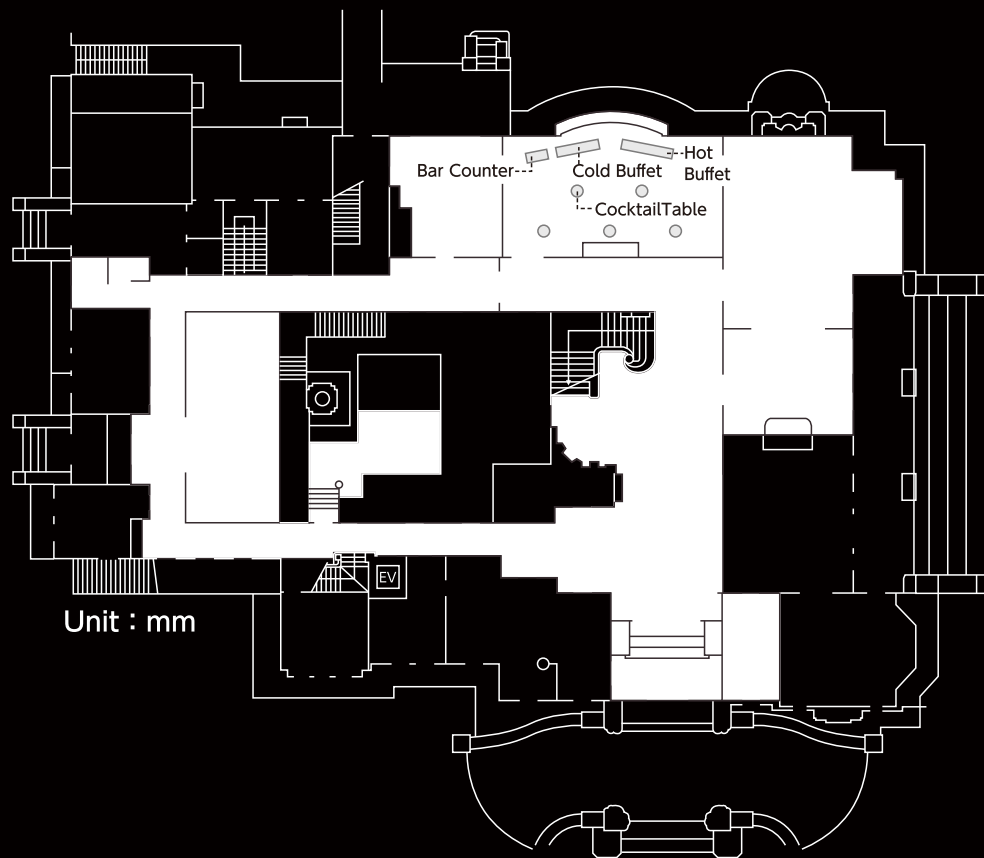

# Former Residence of the Maeda Family

Dinner (Guest Hall, Guest Room)

Round Table  $\Phi$ :1380 H:720  
Chair W:440 D:410 H:450

Buffet (Dining Hall)

Unit : mm

Bar Counter W:1200 D:900 H:1060  
Cold Buffet W:2700 D:900 H:900  
Hot Buffet W:2400 D:900 H:900  
Cocktail Table  $\Phi$ :700 H:1000

Cocktails (Salon)

Unit : mm

Bar Counter W:1200 D:900 H:1060  
Cocktail Table  $\Phi$ :700 H:1000