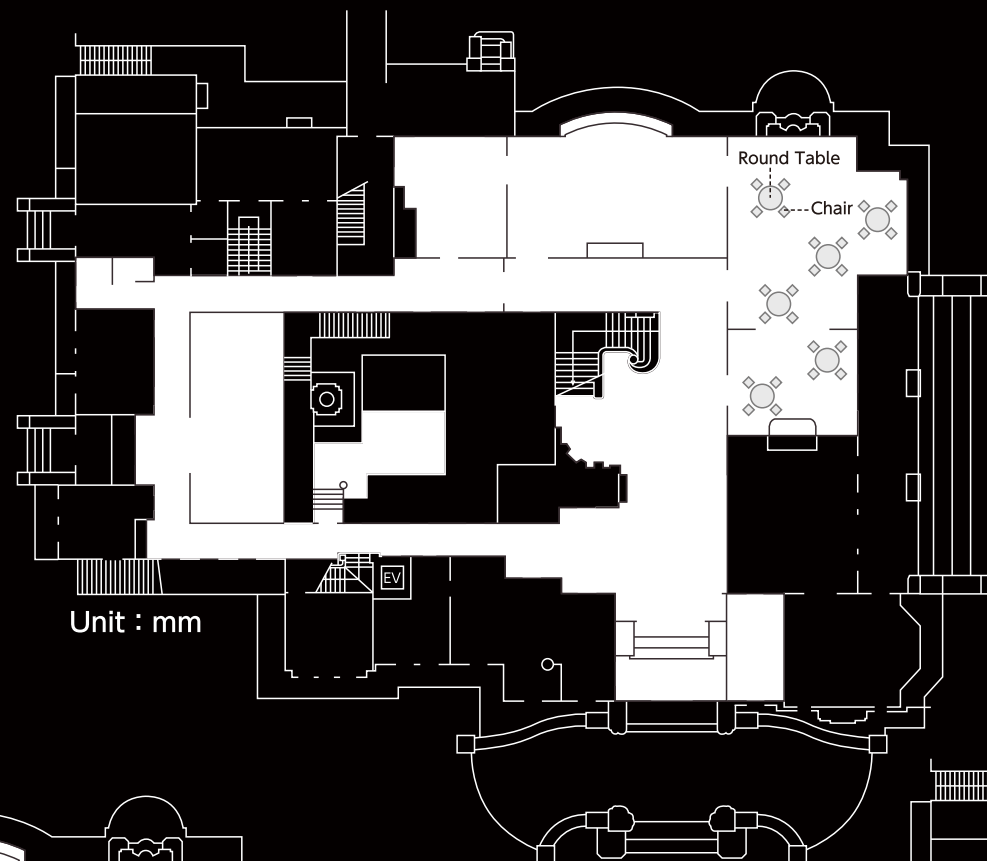

# Former Residence of the Maeda Family

Dinner (Guest Hall, Guest Room)

Round Table  $\Phi$ :1380 H:720  
Chair W:440 D:410 H:450

Buffet (Dining Hall)

Unit : mm

Bar Counter W:1200 D:900 H:1060  
Cold Buffet W:2700 D:900 H:900  
Hot Buffet W:2400 D:900 H:900  
Cocktail Table  $\Phi$ :700 H:1000

Cocktails (Salon)

Unit : mm

Bar Counter W:1200 D:900 H:1060  
Cocktail Table  $\Phi$ :700 H:1000