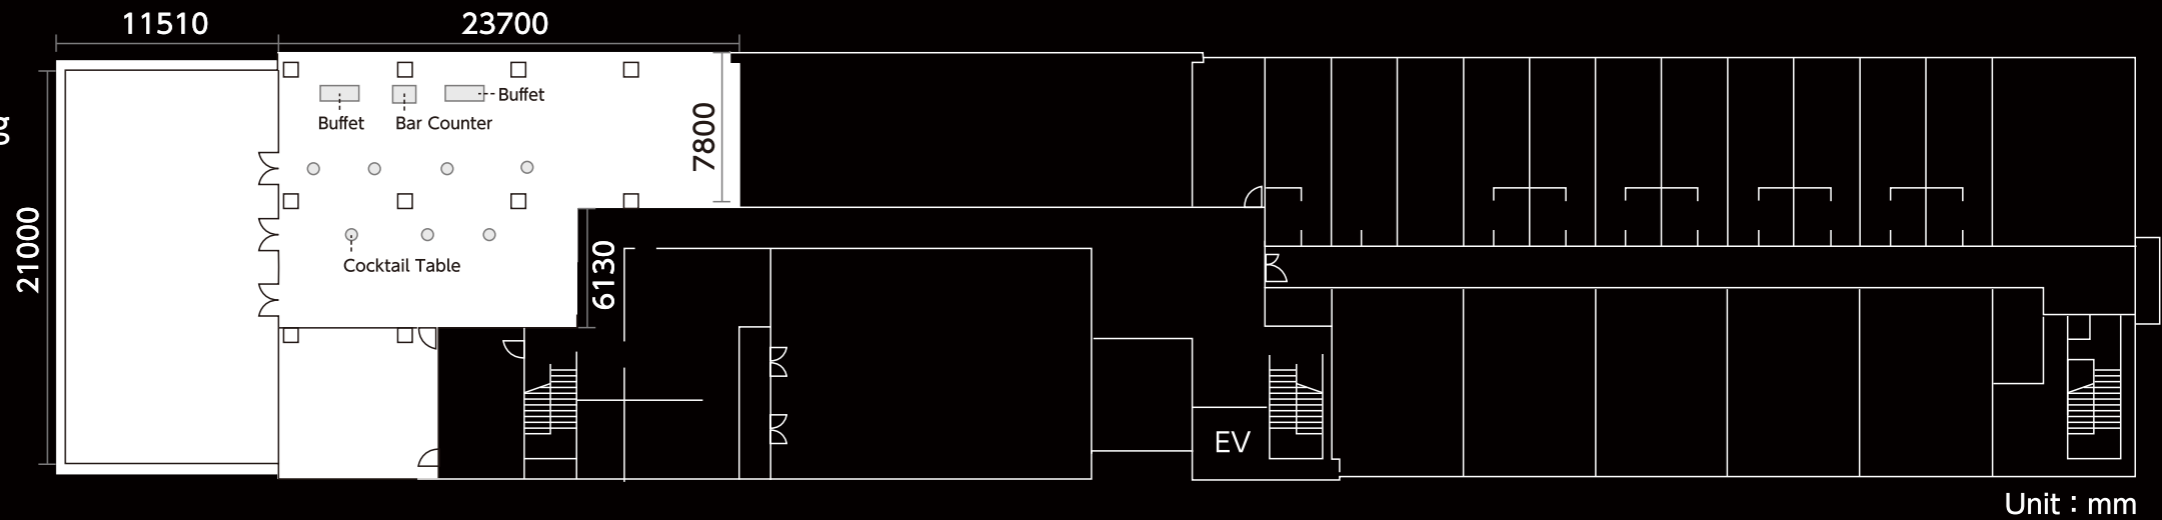

Sea Forest Waterway

Dinner (Boat House Building 2F Dining Hall)

Table
W:2000 D:800 H:700

Chair
W:510 D:510 H:450

Buffet (Boat House Building 2F Dining Hall)

Bar Counter
W:1200 D:600 H:900

Buffet
W:2000 D:800 H:850

Cocktail Table
Φ:600 H:1000

Cocktails (Boat House Building 2F Terrace)

Bar Counter
W:1200 D:600 H:900

Cocktail Table
Φ:600 H:1000