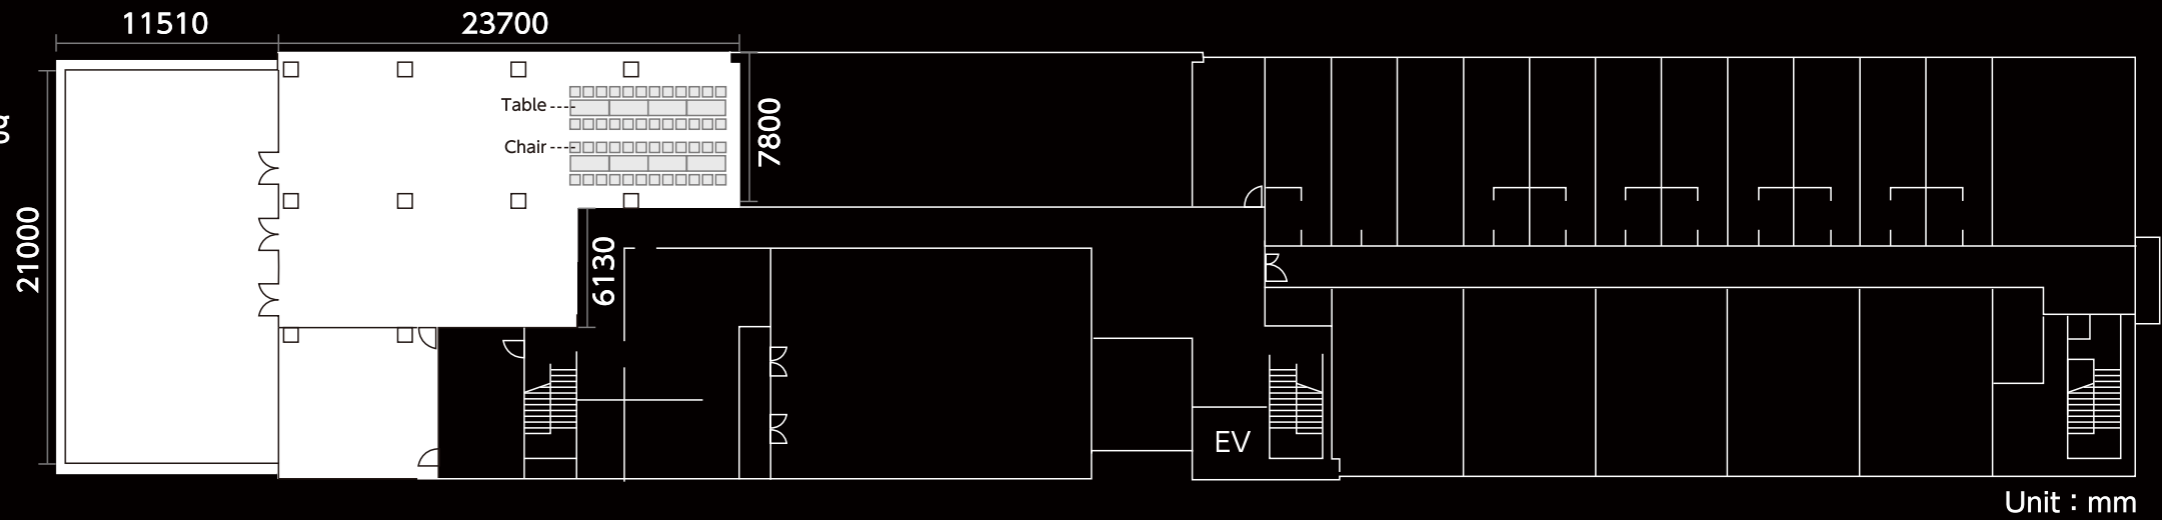

Sea Forest Waterway

Dinner (Boat House Building 2F Dining Hall)

Table
W:2000 D:800 H:700

Chair
W:510 D:510 H:450

Buffet (Boat House Building 2F Dining Hall)

Bar Counter
W:1200 D:600 H:900

Buffet
W:2000 D:800 H:850

Cocktail Table
Φ:600 H:1000

Cocktails (Boat House Building 2F Terrace)

Bar Counter
W:1200 D:600 H:900

Cocktail Table
Φ:600 H:1000