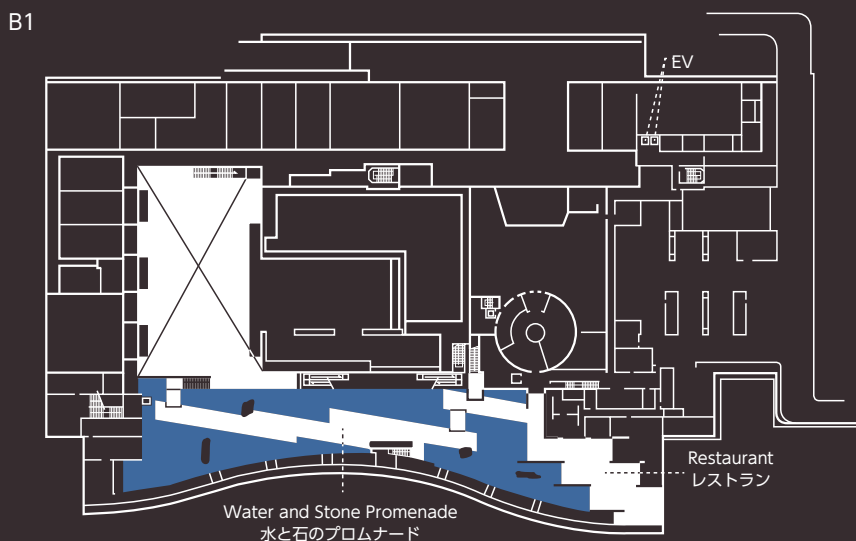

P 100 cars, 5 spaces for persons with disabilities
乗用車100台、障害者等用5台の駐車スペースがあります。

Accessible restroom
多目的トイレがあります。

Room / Space 会場名	Floor 階	Size (m) 面積	Seated 着席(名)	Standing 立食(名)	Price(JPY) 金額(円)	Hours of use 利用時間	Remarks 備考
Entrance Hall エントランスホール	1	1,582	500	800	2,000,000	After hours 開館時間外	
Sunken Garden (B2F area) サンクンガーデン (地下2階部分)	B2	1,050	400	600	2,000,000	After hours 開館時間外	Outdoors 屋外
Water and Stone Promenade 水と石のプロムナード	B1	690	—	300	2,000,000	After hours 開館時間外	Outdoors 屋外
Courtyard 中庭	1	366	—	150	2,000,000	After hours 開館時間外	Outdoors 屋外
Auditorium 講堂	B2	79	200	—	35,000	After hours 開館時間外	Food/Beverage not permitted 飲食不可
Training Room 1 研修室 1	B2	72	—	—	7,000	After hours 開館時間外	Food/Beverage not permitted 飲食不可
Training Room 2 研修室 2	B2	83	—	—	7,000	After hours 開館時間外	Food/Beverage not permitted 飲食不可
Restaurant レストラン	B1	415	105	260	Inquire 応相談	Inquire 応相談	
Café カフェ	2	200	45	130	Inquire 応相談	Inquire 応相談	

Please inquire about detailed conditions of use.
利用条件等の詳細についてはお問い合わせください。

4-1-1 Miyoshi, Koto-ku, Tokyo 135-0022 JAPAN
http://www.mot-art-museum.jp/eng/
Contact: Tokyo Unique Venues
TEL: +81-3-5579-8870
E-mail: tokyouuniquevenues@tcvb.or.jp

〒135-0022
東京都江東区三好4-1-1 (木場公園内)
http://www.mot-art-museum.jp/
東京都現代美術館に関する問合せ先:
東京都現代美術館 管理課管理係
TEL: 03-5245-4111
都立美術館・博物館に関する問合せ先:
公益財団法人 東京都歴史文化財団
TEL: 03-6256-8853