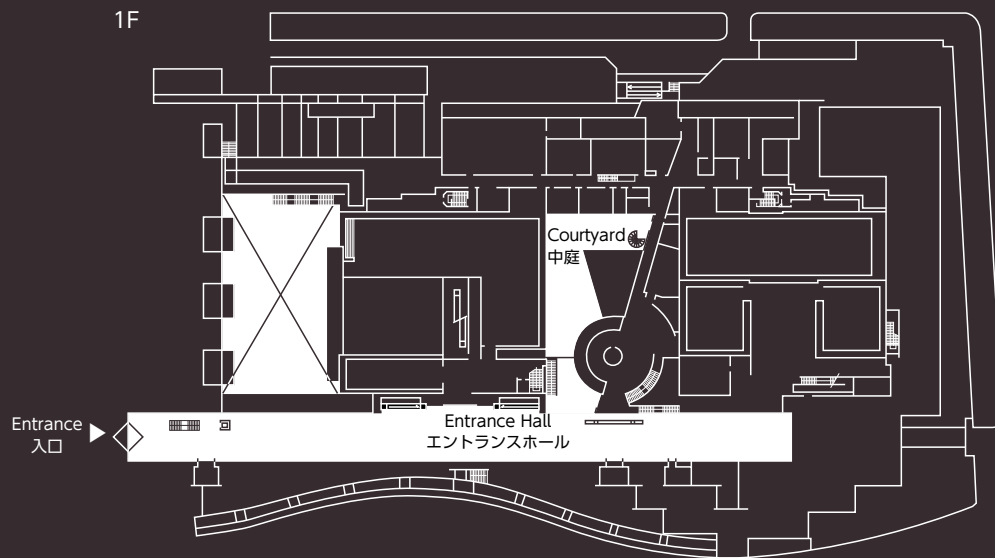

# Museum of Contemporary Art Tokyo

東京都現代美術館

Popular among modern art enthusiasts from Japan and around the world, the Museum of Contemporary Art Tokyo has recently reopened following renovations. Planned exhibitions showcasing a large variety of artifacts allow visitors to experience constantly evolving contemporary art first-hand. The venue is perfect for presentations, awards ceremonies or parties. It includes an auditorium with space for 200 people, a striking entrance hall and a courtyard. With so much to see, the Museum of Contemporary Art Tokyo is sure to give an air of sophistication to any event.

現代アート愛好家に人気の東京都現代美術館がリニューアルオープン。特徴的な意匠が美しいエントランスホールは、光あふれる開放的な空間です。商品発表会や大型のパーティーなど様々なイベントを開催いただけます。

**P** 100 cars, 5 spaces for persons with disabilities  
乗用車100台、障害者等用5台の駐車スペースがあります。

  Accessible restroom  
多目的トイレがあります。