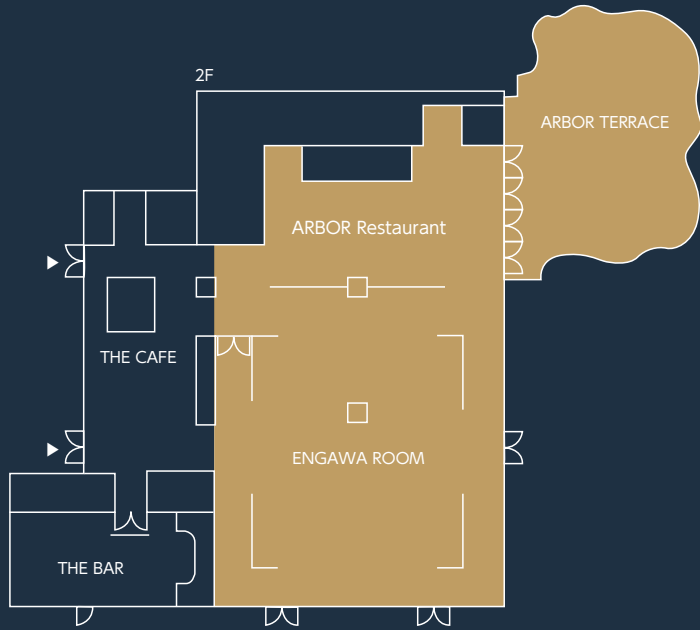

Aoyama Building 2F&3F 1-2-3 Kita Aoyama, Minato-ku, Tokyo 107-0061
<https://www.globaltreehouse.com/>
Contact : Tokyo Unique Venues
TEL : +81-3-5579-8870
E-mai : tokyouuniquevenues@tcvb.or.jp

〒107-0061
東京都港区北青山1丁目2-3 青山ビル2F&3F
<https://www.globaltreehouse.com/>
問合せ先：ユニークベニューワンストップ総合支援窓口
(東京観光財団内)
TEL : 03-5579-8870
E-mai : tokyouuniquevenues@tcvb.or.jp

Accessible restroom
多目的トイレがあります。

Room / Space 会場名	Floor 階	Size (㎡) 面積	Seated 着席(名)	Standing 立食(名)	Hours of use 利用時間	Remarks 備考
RESET	3	110	—	—	Inquire 応相談	Food/Beverage not permitted 飲食不可
Expand & Create & Explore 3部屋連結	3	87	Inquire 応相談	Inquire 応相談	Inquire 応相談	Separate use permitted 分割可能
LOTUS	3	261	Inquire 応相談	Inquire 応相談	Inquire 応相談	The furnishings in the building may be used as is for MICE events. 家具を置いたまま利用可
INNOVATE	3	35	Inquire 応相談	Inquire 応相談	Inquire 応相談	
ENGAWA ROOM	2	280	30	150	Inquire 応相談	
ARBOR Restaurant	2	257	50	100	Inquire 応相談	
ARBOR TERRACE	2	176	—	—	Inquire 応相談	Food/Beverage permitted 飲食可

Please inquire about detailed conditions of use.
利用条件等の詳細についてはお問い合わせください。